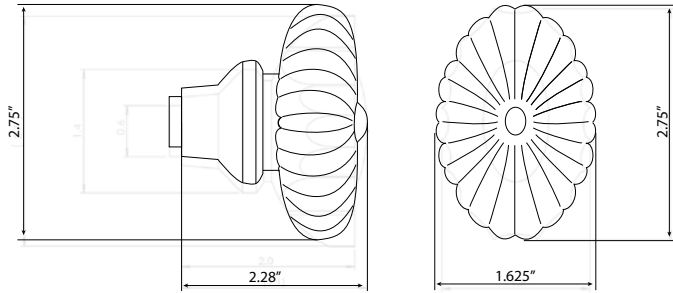

Oval Fluted Crystal Knob

- > Collection: Nostalgic
- > Design code: OFC
- > Material: Forged Brass/Crystal
- > Functions: Knob pair with 3/8" – 20 spindle

Oval Fluted Crystal Knob shown in Polished Brass