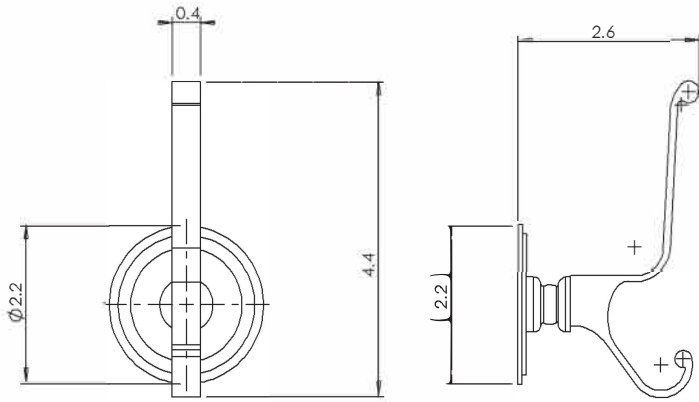

Plain Coat Hook

- > Collection: Nostalgic
- > Design code: CHKPLN
- > Material: Solid Forged Brass

Plain Coat Hook shown in Polished Brass

Available Finishes

Antique Brass
(AB)

Antique Pewter
(AP)

Bright Chrome
(BC)