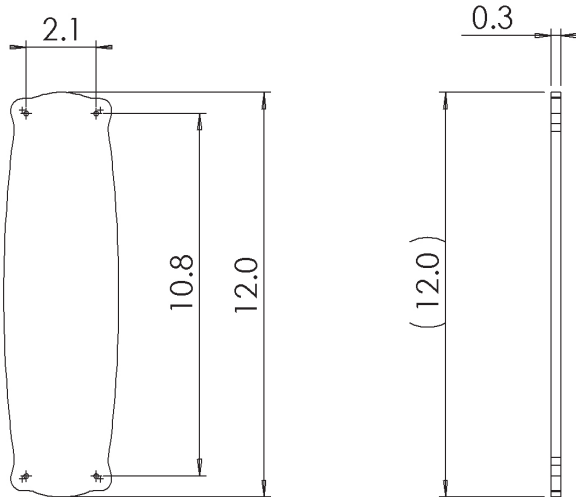

## Prairie Pushplate

- > Collection: Nostalgic
- > Design code: PSHPRA
- > Material: Solid Forged Brass

Prairie Pushplate shown in Oil-Rubbed Bronze