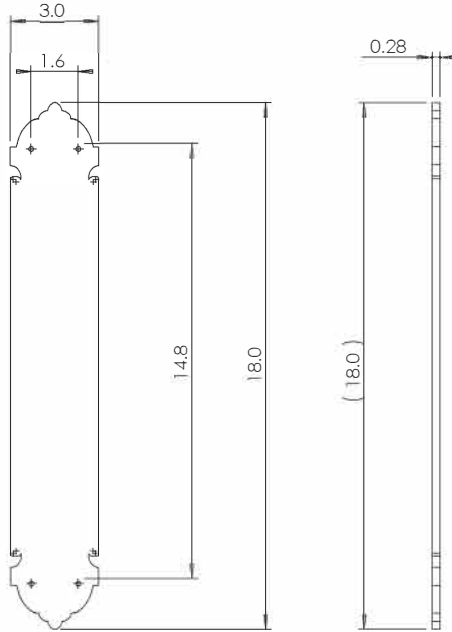

San Francisco Pushplate

- > Collection: Nostalgic
- > Design code: PSHSFR
- > Material: Solid Forged Brass

Available Finishes