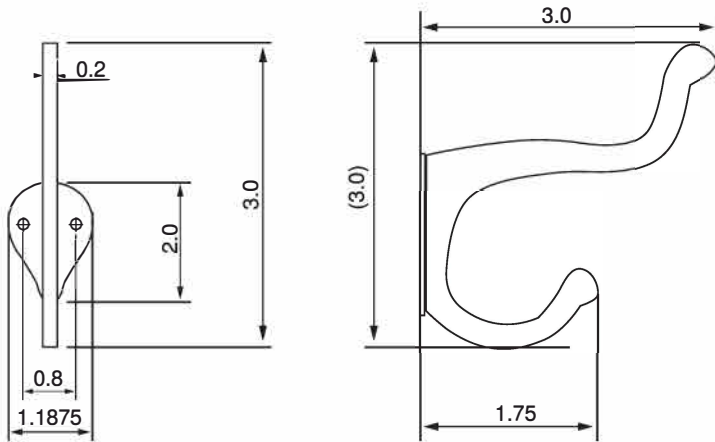

Schoolhouse Coat Hook

- > Collection: Nostalgic
- > Design code: CHKSCH
- > Material: Solid Forged Brass

Schoolhouse Coat Hook shown in Antique Brass

Available Finishes

Antique Brass
(AB)

Antique Pewter
(AP)