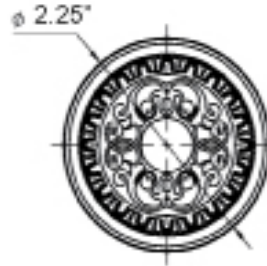

## Crystal Egg & Dart Knob

- > Collection: Nostalgic
- > Design code: CED
- > Material: Crystal
- > Functions: Knob pair with 3/8" – 20 spindle

Crystal Egg & Dart Knob shown in Antique Brass