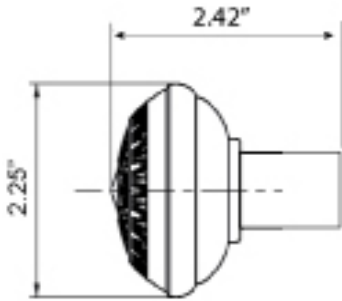

## Crystal Egg & Dart Knob

- > Collection: Nostalgic
- > Design code: CED
- > Material: Crystal
- > Functions: Knob pair with 3/8" – 20 spindle

Crystal Egg & Dart Knob shown in Antique Brass