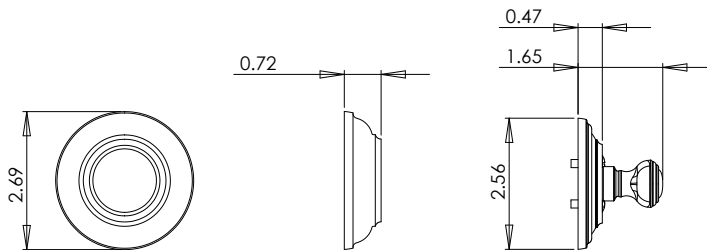

Classic Deadbolt

- > Collection: Nostalgic
- > Design code: CLA
- > Material: Solid Forged Brass
- > Functions: Single Cylinder, Double Cylinder

Classic Deadbolts shown in Antique Brass

Available Finishes