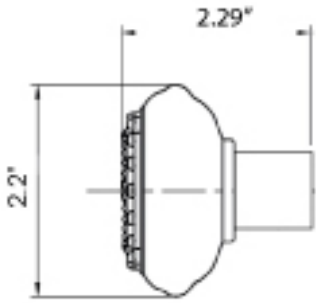

Crystal Meadows Knob

- > Collection: Nostalgic
- > Design code: CME
- > Material: Crystal
- > Functions: Knob pair with 3/8" – 20 spindle

Crystal Meadows Knob shown in Antique Brass