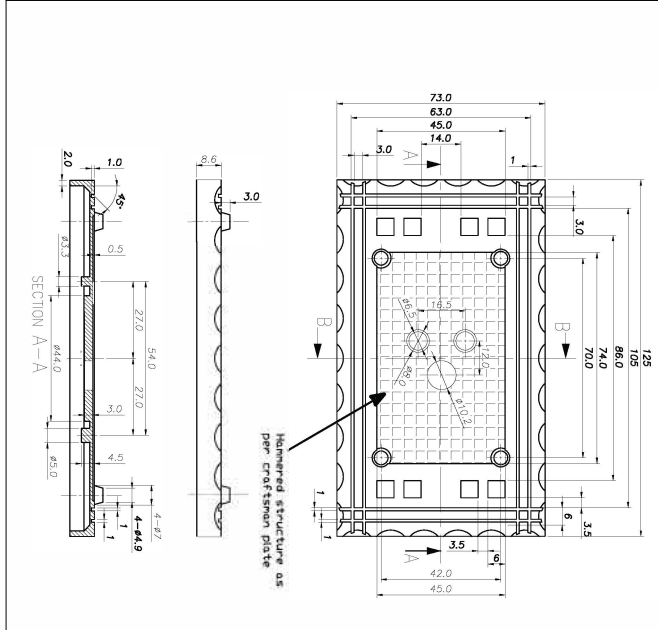

Craftsman Deadbolt

- > Collection: Nostalgic
- > Design code: CRA
- > Material: Solid Forged Brass
- > Functions: Single Cylinder, Double Cylinder

Available Finishes

Craftsman Deadbolts shown in Oil-Rubbed Bronze