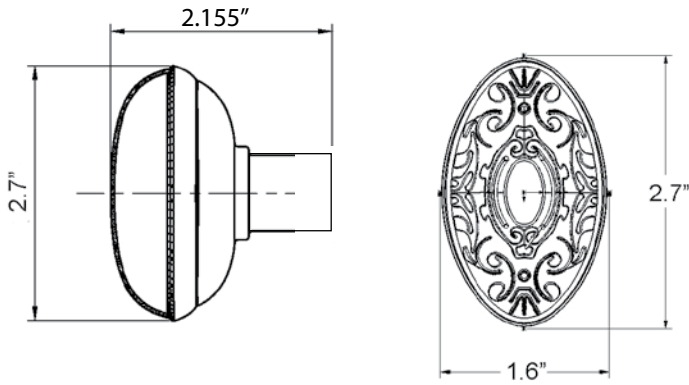

## Crystal Victorian Knob

- > Collection: Nostalgic
- > Design code: CVI
- > Material: Crystal
- > Functions: Knob pair with 3/8" – 20 spindle

Crystal Victorian Knob shown in Antique Brass