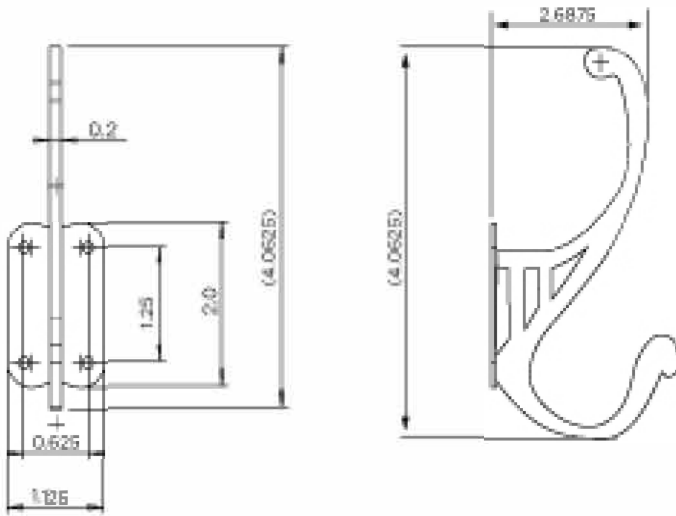

## Classic Coat Hook

- > Collection: Nostalgic
- > Design code: CHKCLS
- > Material: Solid Forged Brass

Classic Coat Hook shown in Satin Nickel