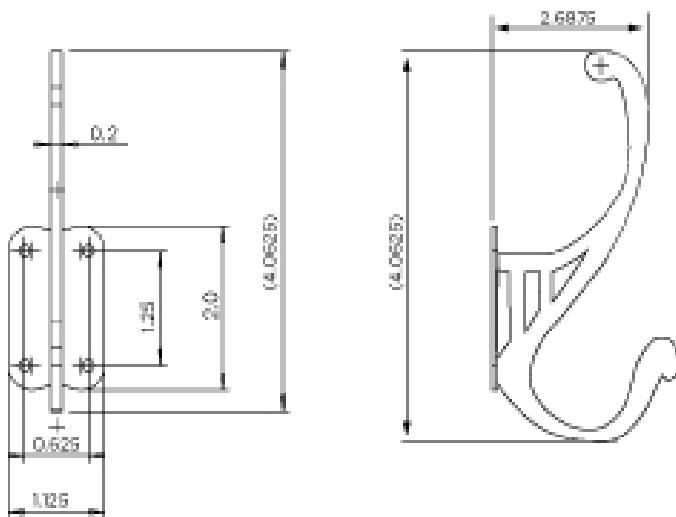

Classic Coat Hook

- > Collection: Nostalgic
- > Design code: CHKCLS
- > Material: Solid Forged Brass

Classic Coat Hook shown in Satin Nickel

Available Finishes

Antique Brass
(AB)

Antique Pewter
(AP)

Bright Chrome
(BC)