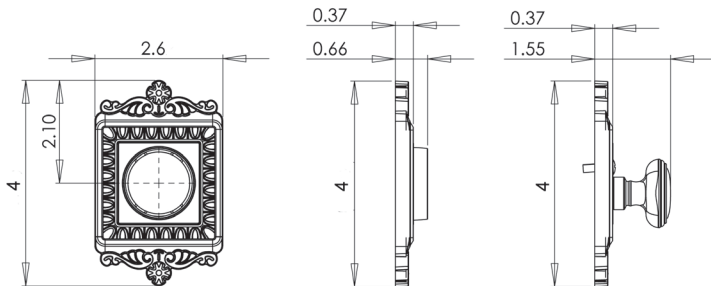

Egg & Dart Deadbolt

- > Collection: Nostalgic
- > Design code: EAD
- > Material: Solid Forged Brass
- > Functions: Single Cylinder, Double Cylinder

Egg & Dart Deadbolts shown in Antique Brass

Available Finishes