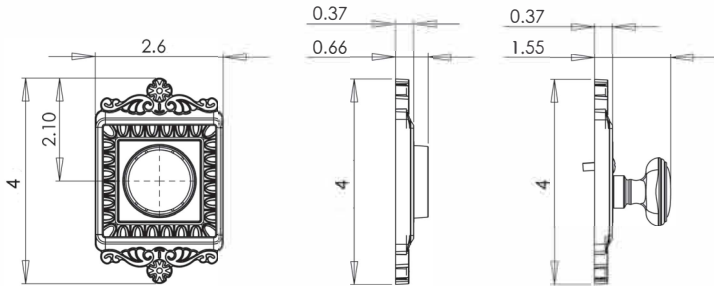

## Egg & Dart Deadbolt

- > Collection: Nostalgic
- > Design code: EAD
- > Material: Solid Forged Brass
- > Functions: Single Cylinder, Double Cylinder

Egg & Dart Deadbolts shown in Antique Brass