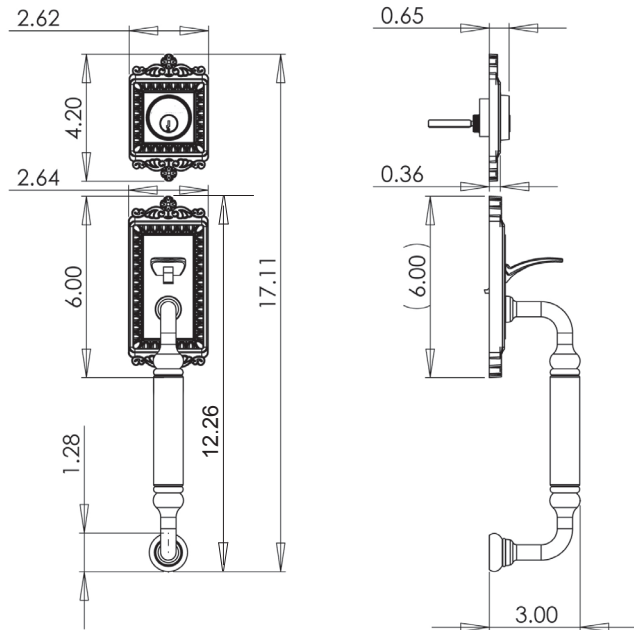

TECHNICAL SPECIFICATIONS

Egg & Dart Handleset – C Grip

- > Collection: Nostalgic
- > Design code: EADCGR
- > Material: Solid Forged Brass
- > Functions: Single Cylinder

Minimum bore distance is recommended at 5"

Available Finishes

Antique Pewter
(AP)

Satin Nickel
(SN)

Timeless Bronze
(TB)

Vintage Brass
(AB)

Lifetime Brass
(LB)

Egg & Dart Handleset shown in Oil-Rubbed Bronze