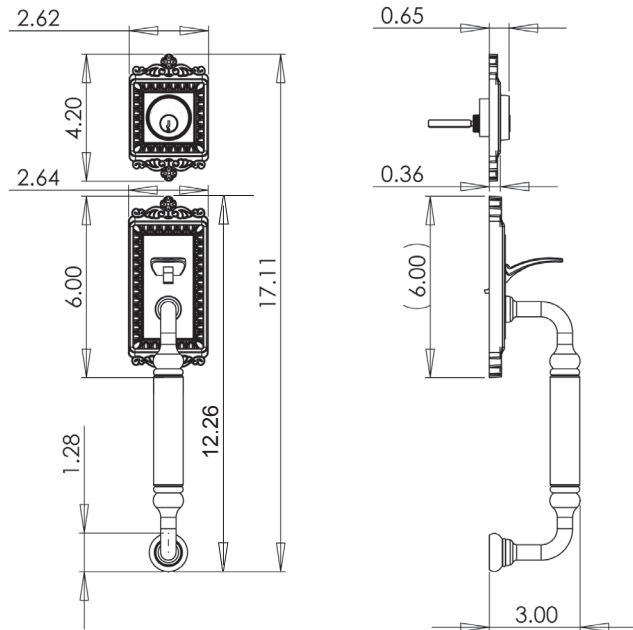

TECHNICAL SPECIFICATIONS

Egg & Dart Handleset – C Grip

- > Collection: Nostalgic
- > Design code: EADCGR
- > Material: Solid Forged Brass
- > Functions: Single Cylinder

Minimum bore distance is recommended at 5"

Available Finishes

Antique Pewter
(AP)

Satin Nickel
(SN)

Timeless Bronze
(TB)

Vintage Brass
(AB)

Lifetime Brass
(LB)

Egg & Dart Handleset shown in Oil-Rubbed Bronze