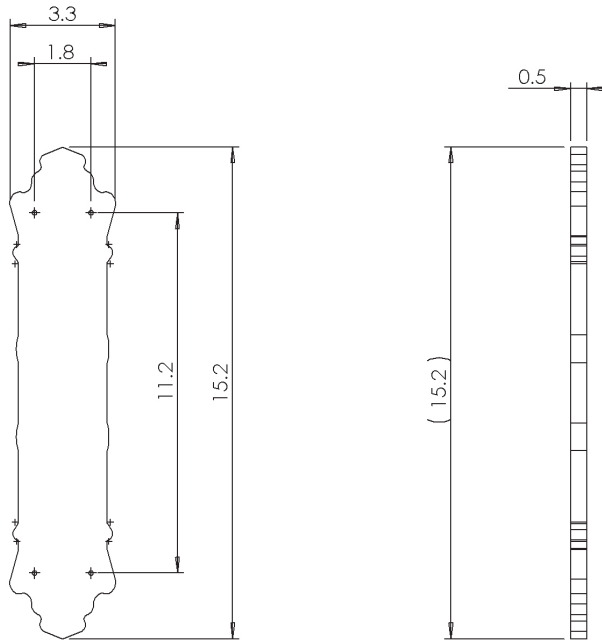

Louis Pushplate

- > Collection: Nostalgic
- > Design code: PSHLOU
- > Material: Solid Forged Brass

Available Finishes

Louis Pushplate shown in Polished Brass

Antique Brass
(AB)

Antique Pewter
(AP)

Oil-Rubbed Bronze
(OB)