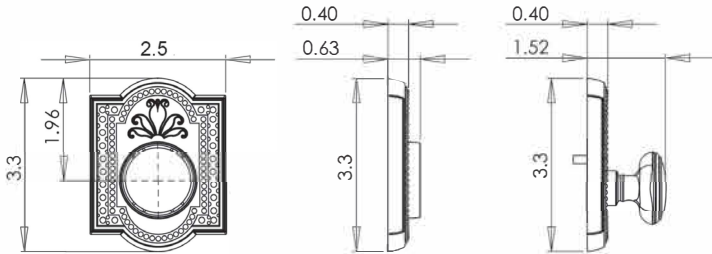

## Meadows Deadbolt

- > Collection: Nostalgic
- > Design code: MEA
- > Material: Solid Forged Brass
- > Functions: Single Cylinder, Double Cylinder

Meadows Deadbolts shown in Antique Brass