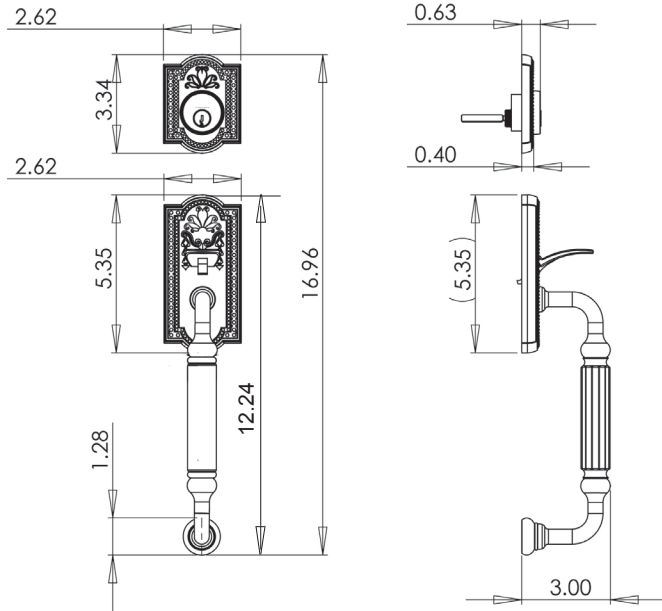

TECHNICAL SPECIFICATIONS

Meadows Handleset – C Grip

- > Collection: Nostalgic
- > Design code: MEACGR
- > Material: Solid Forged Brass
- > Functions: Single Cylinder

Minimum bore distance is recommended at 5"