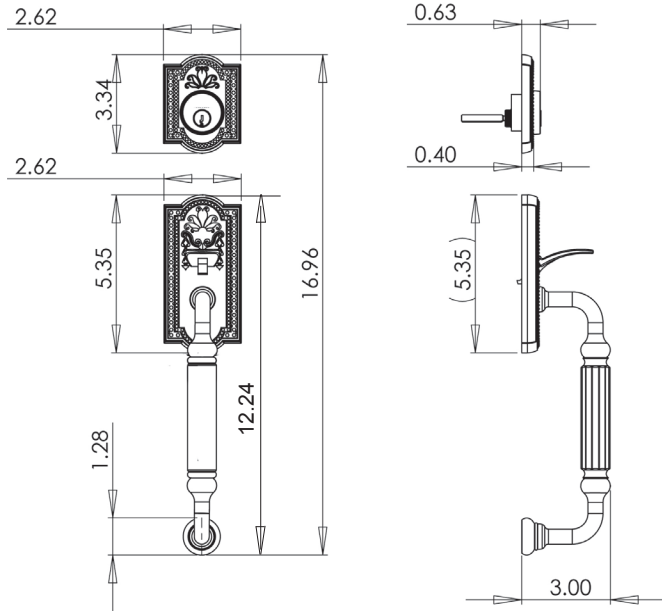

## TECHNICAL SPECIFICATIONS

### Meadows Handleset – C Grip

- > Collection: Nostalgic
- > Design code: MEACGR
- > Material: Solid Forged Brass
- > Functions: Single Cylinder

Minimum bore distance is recommended at 5"