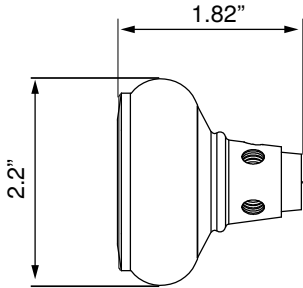

Mission Knob

- > Collection: Nostalgic
- > Design code: MIS
- > Material: Forged Brass
- > Functions: Knob pair with 3/8" – 20 spindle

Mission Knob shown in Antique Brass