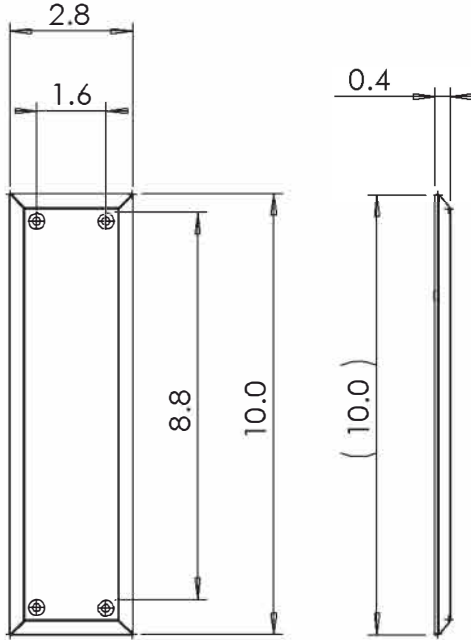

New York Pushplate

- > Collection: Nostalgic
- > Design code: PSHNYK
- > Material: Solid Forged Brass

Available Finishes

New York Pushplate shown in Antique Pewter

Antique Brass
(AB)

Antique Pewter
(AP)

Oil-Rubbed Bronze
(OB)