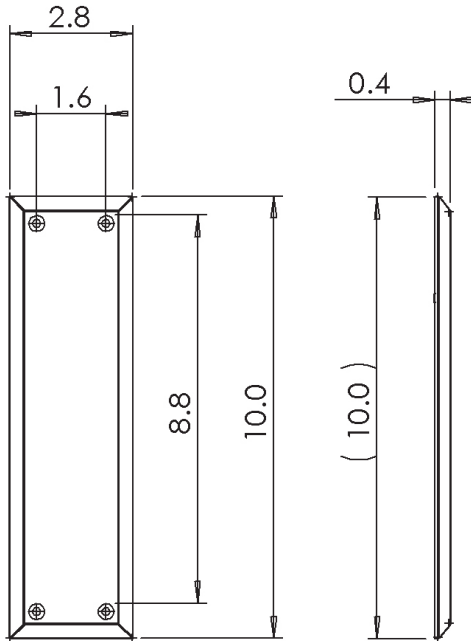

## New York Pushplate

- > Collection: Nostalgic
- > Design code: PSHNYK
- > Material: Solid Forged Brass

### Available Finishes

New York Pushplate shown in Antique Pewter

Antique Brass  
(AB)

Antique Pewter  
(AP)

Oil-Rubbed Bronze  
(OB)

Polished Brass  
(PB)

Satin Nickel  
(SN)