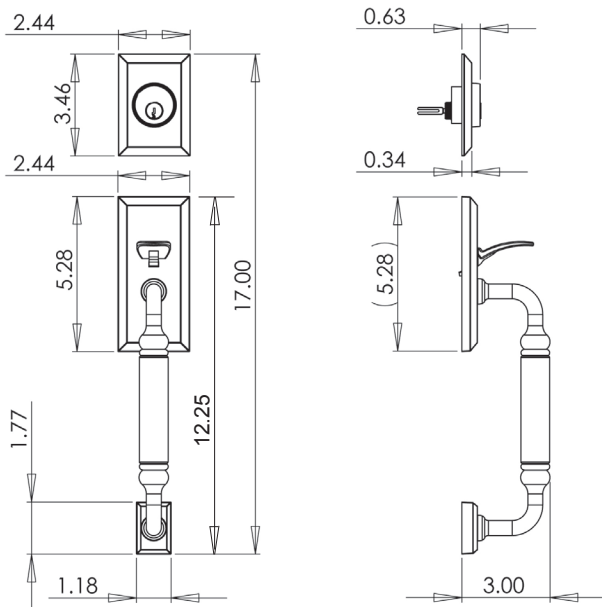

New York Handleset – C Grip

- > Collection: Nostalgic
- > Design code: NYKCGR
- > Material: Solid Forged Brass
- > Functions: Single Cylinder

Minimum bore distance is recommended at 5"

Available Finishes