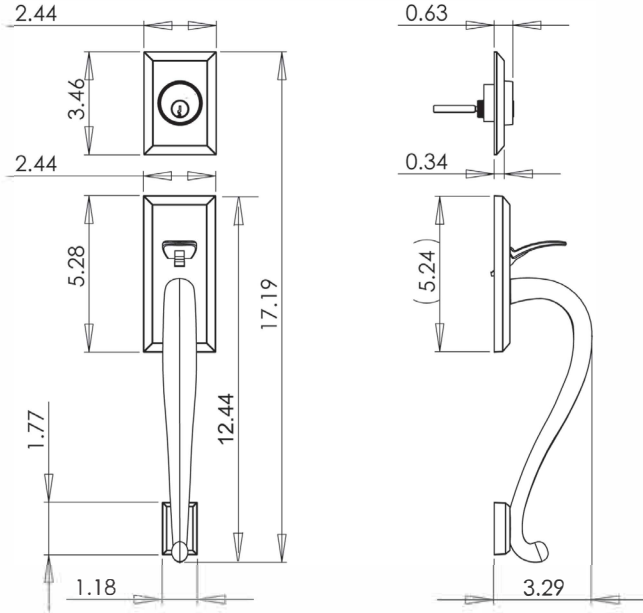

## TECHNICAL SPECIFICATIONS

### New York Handleset – S Grip

- > Collection: Nostalgic
- > Design code: NYKSGR
- > Material: Solid Forged Brass
- > Functions: Single Cylinder

Minimum bore distance is recommended at 5"