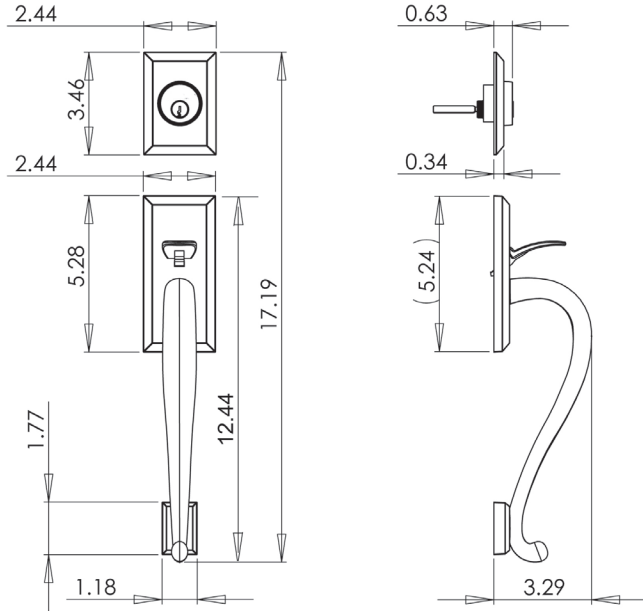

TECHNICAL SPECIFICATIONS

New York Handleset – S Grip

- > Collection: Nostalgic
- > Design code: NYKSGR
- > Material: Solid Forged Brass
- > Functions: Single Cylinder

Minimum bore distance is recommended at 5"