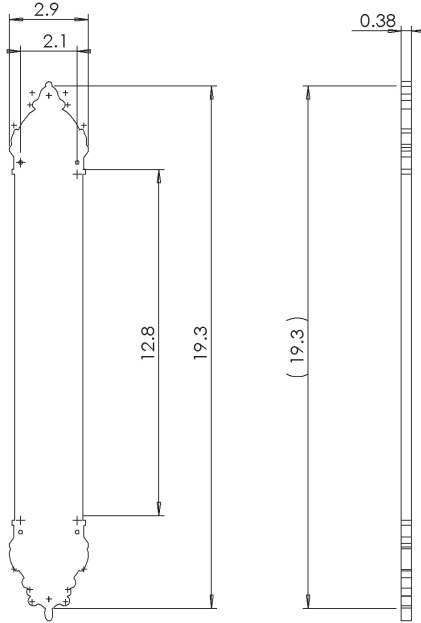

## New Orleans Pushplate (L)

- > Collection: Nostalgic
- > Design code: PSHNOL
- > Material: Solid Forged Brass