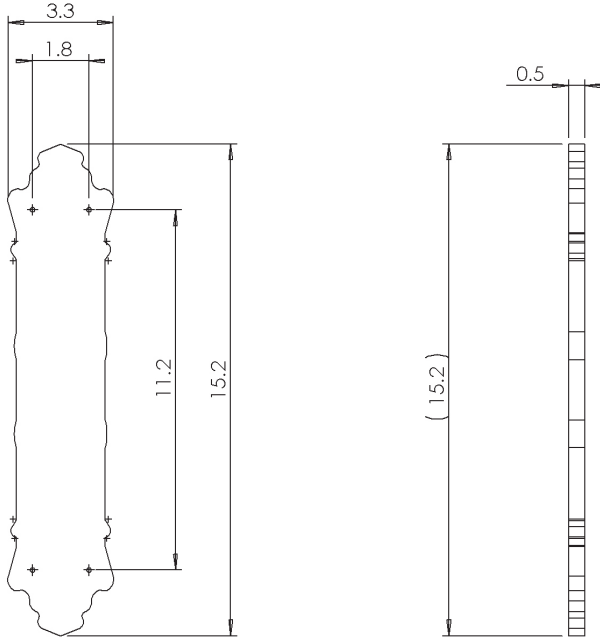

Louis Pushplate

- > Collection: Nostalgic
- > Design code: PSHLOU
- > Material: Solid Forged Brass

Louis Pushplate shown in Polished Brass

Available Finishes

Antique Brass
(AB)

Antique Pewter
(AP)

Oil-Rubbed Bronze
(OB)