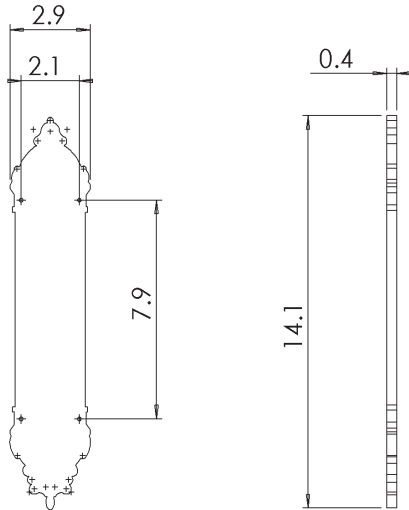

New Orleans Pushplate (SM)

- > Collection: Nostalgic
- > Design code: PSHNOS
- > Material: Solid Forged Brass

Available Finishes

Antique Brass
(AB)

Antique Pewter
(AP)

Oil-Rubbed Bronze
(OB)

Polished Brass
(PB)

Satin Nickel
(SN)

New Orleans Pushplate (SM) shown in Antique Brass