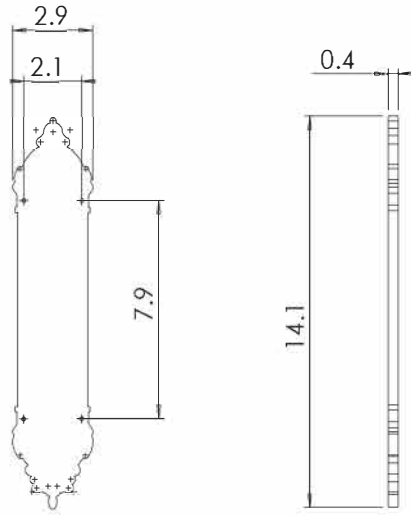

## New Orleans Pushplate (SM)

- > Collection: Nostalgic
- > Design code: PSHNOS
- > Material: Solid Forged Brass