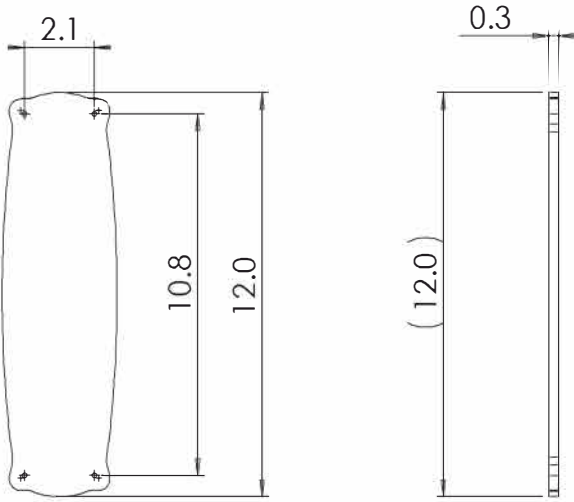

Prairie Pushplate

- > Collection: Nostalgic
- > Design code: PSHPra
- > Material: Solid Forged Brass

Prairie Pushplate shown in Oil-Rubbed Bronze

Available Finishes

Antique Brass
(AB)

Antique Pewter
(AP)

Oil-Rubbed Bronze
(OB)