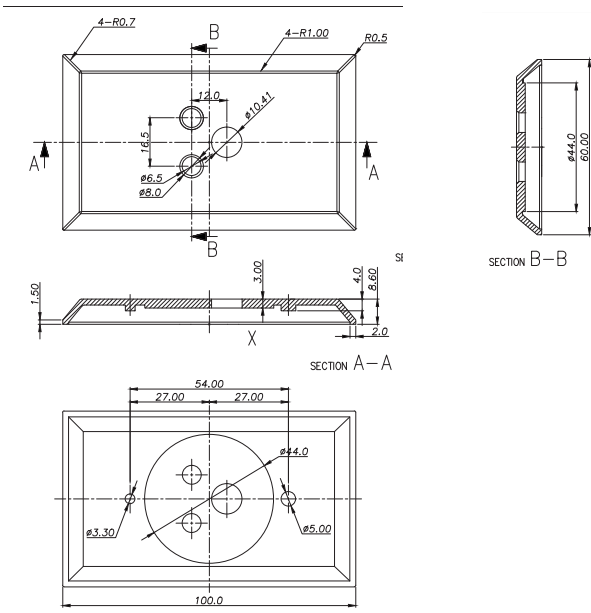

TECHNICAL SPECIFICATIONS

**Studio Deadbolt**

- > Collection: Nostalgic
- > Design code: STU
- > Material: Solid Forged Brass
- > Functions: Single Cylinder, Double Cylinder

Available Finishes

Studio Deadbolts shown in Oil-Rubbed Bronze