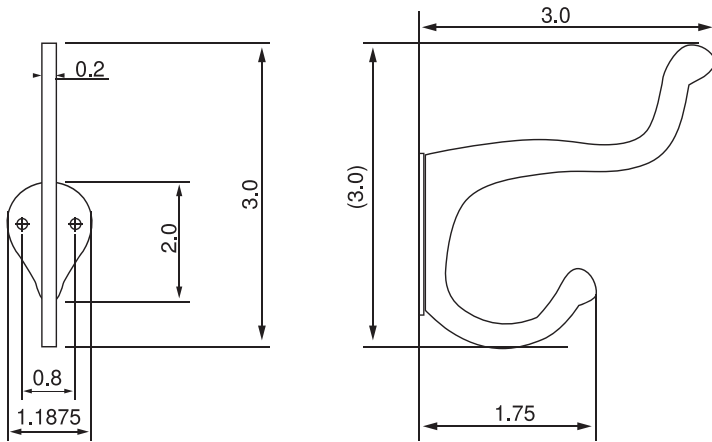

## Schoolhouse Coat Hook

- > Collection: Nostalgic
- > Design code: CHKSCH
- > Material: Solid Forged Brass

Schoolhouse Coat Hook shown in Antique Brass