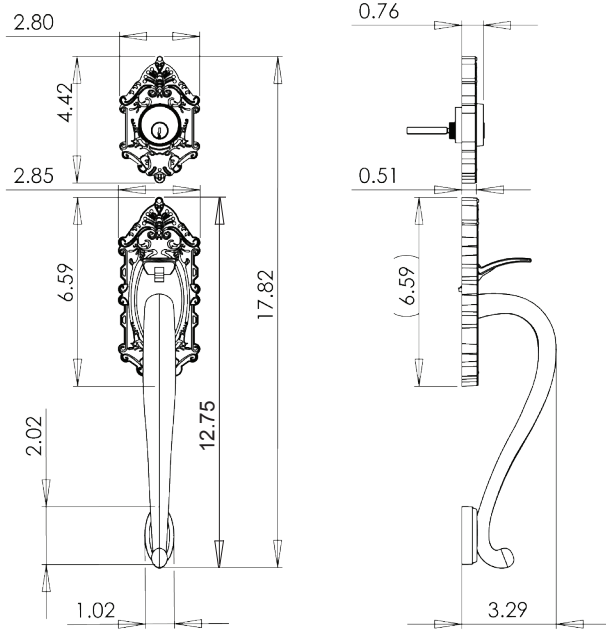

## Victorian Handleset – S Grip

- > Collection: Nostalgic
- > Design code: VICSGR
- > Material: Solid Forged Brass
- > Functions: Single Cylinder

Minimum bore distance is recommended at 5"