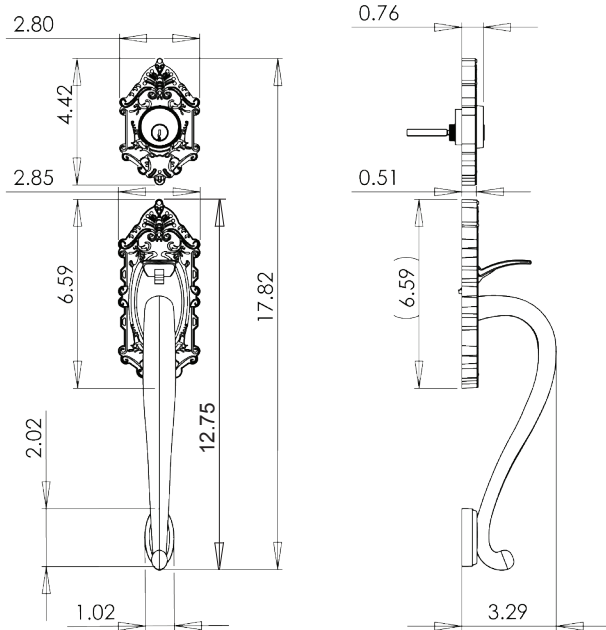

Victorian Handleset – S Grip

- > Collection: Nostalgic
- > Design code: VICSGR
- > Material: Solid Forged Brass
- > Functions: Single Cylinder

Minimum bore distance is recommended at 5"

Available Finishes

Antique Pewter
(AP)

Satin Nickel
(SN)

Timeless Bronze
(TB)

Vintage Brass
(AB)

Lifetime Brass
(LB)

Victorian Handleset shown in Antique Pewter