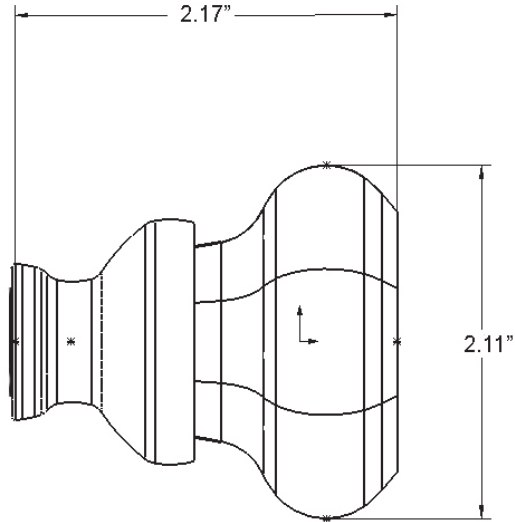

## Waldorf White Milk Glass Knob

- > Collection: Nostalgic
- > Design code: WAW
- > Material: Forged Brass/Milk Glass
- > Functions: Knob pair with 3/8" – 20 spindle

Waldorf White Milk Glass Knob shown in Oil-Rubbed Bronze