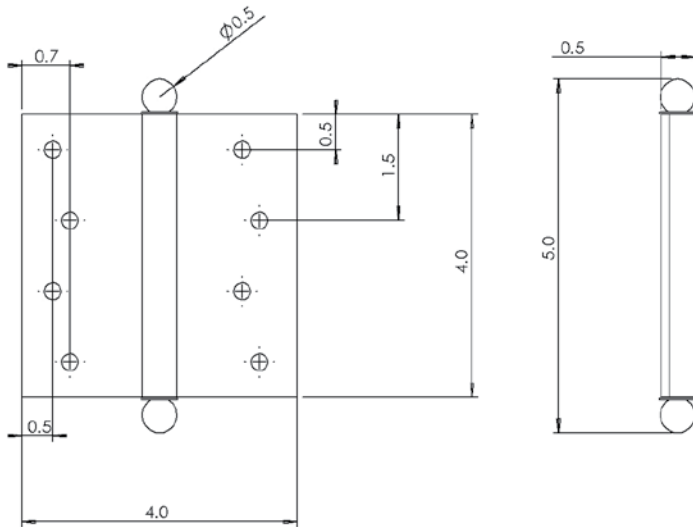

4" Ball Tip Hinge

- > Collection: Nostalgic
- > Design code: HNGBAL-40
- > Material: Brass

Available Finishes

Antique Brass (AB)

Antique Pewter (AP)

Bright Chrome (BC)

Polished Brass (PB)

Satin Nickel (SN)

Timeless Bronze (TB)

4" Ball Tip Hinge shown in Antique Pewter