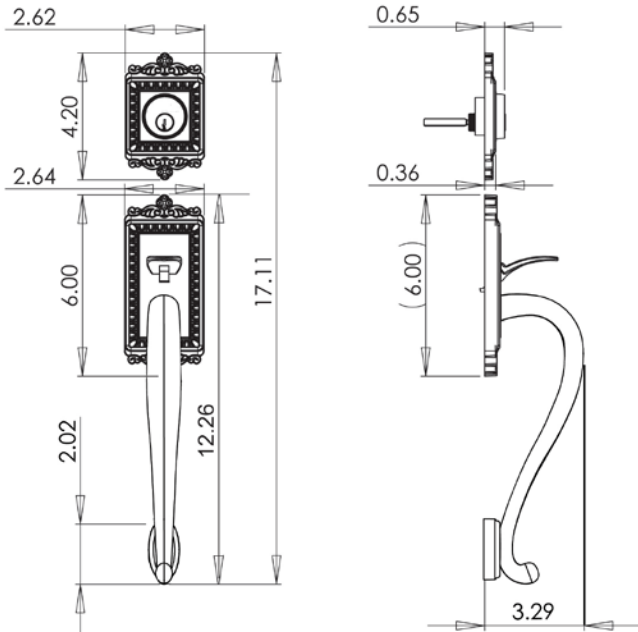

## TECHNICAL SPECIFICATIONS

### Egg & Dart Handleset – S Grip

- > Collection: Nostalgic
- > Design code: EADSGR
- > Material: Solid Forged Brass
- > Functions: Single Cylinder

Minimum bore distance is recommended at 5"