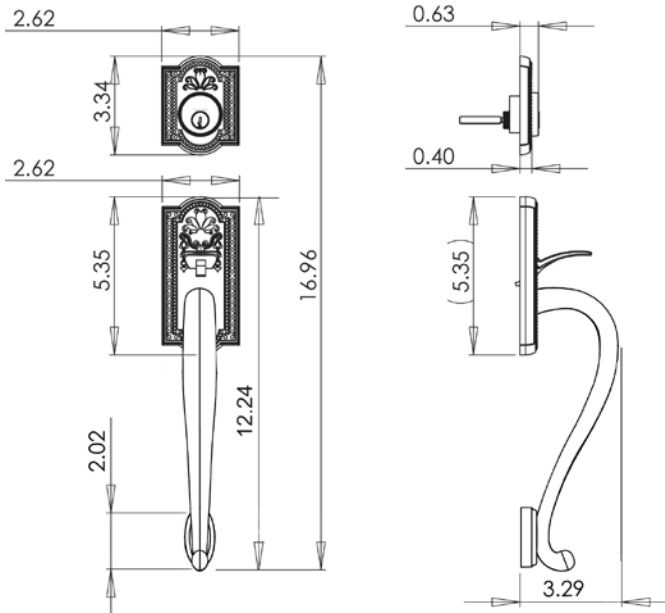

## TECHNICAL SPECIFICATIONS

### Meadows Handleset – S Grip

- > Collection: Nostalgic
- > Design code: MEASGR
- > Material: Solid Forged Brass
- > Functions: Single Cylinder

Minimum bore distance is recommended at 5"