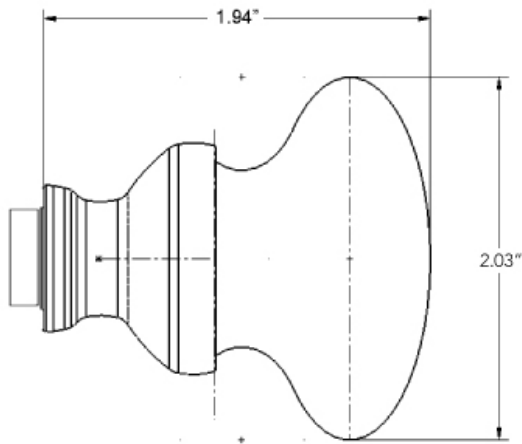

Black Porcelain Knob

- > Collection: Nostalgic
- > Design code: BLK
- > Material: Forged Brass, Porcelain
- > Functions: Knob pair with 3/8" – 20 spindle

Black Porcelain Knob shown in Bright Chrome