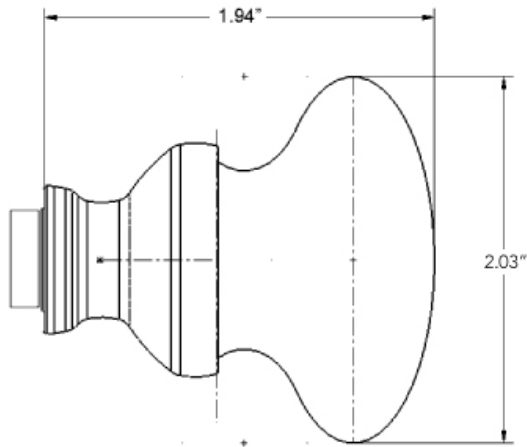

Brown Porcelain Knob

- > Collection: Nostalgic
- > Design code: BRN
- > Material: Forged Brass, Porcelain
- > Functions: Knob pair with 3/8" – 20 spindle

Brown Porcelain Knob shown in Antique Brass