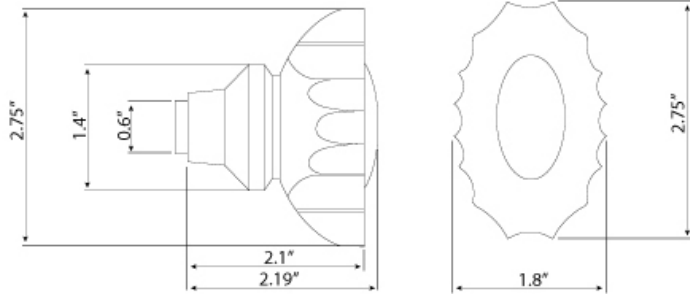

### Chateau Knob

- > Collection: Nostalgic
- > Design code: CHA
- > Material: Forged Brass/Crystal
- > Functions: Knob pair with 3/8" – 20 spindle

Chateau Knob shown in Satin Nickel