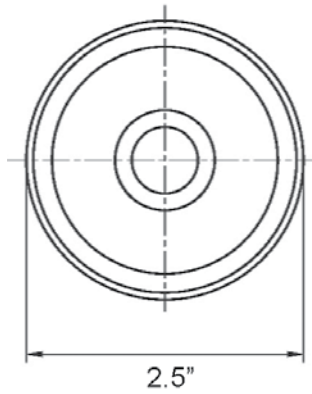

## Classic Rosette

Front View

Side View

- > Collection: Nostalgic
- > Design code: CLA
- > Material: Forged Brass
- > Functions: Passage, Privacy, Dummy, Interior Mortise

Classic Rosette shown in Antique Brass