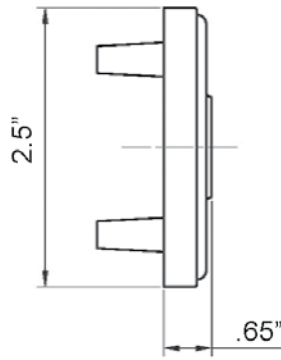

## Classic Rosette

Front View

Side View

- > Collection: Nostalgic
- > Design code: CLA
- > Material: Forged Brass
- > Functions: Passage, Privacy, Dummy, Interior Mortise

Classic Rosette shown in Antique Brass