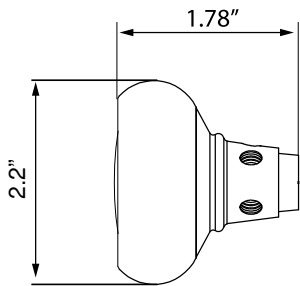

Craftsman Knob

Side View

Front View

- > Collection: Nostalgic
- > Design code: CRA
- > Material: Forged Brass
- > Functions: Knob pair with 3/8" – 20 spindle

Craftsman Knob shown in Antique Pewter