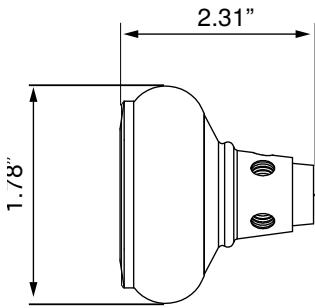

## Deco Knob

Side View

Front View

- > Collection: Nostalgic
- > Design code: DEC
- > Material: Forged Brass
- > Functions: Knob pair with 3/8" – 20 spindle

Deco Knob shown in Bright Chrome