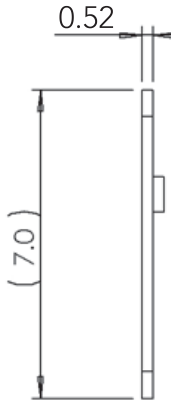

## Deco Long Plate

Front View

Side View

- > Collection: Nostalgic
- > Design code: DEC
- > Material: Forged Brass
- > Functions: Passage, Privacy, Dummy, Interior Mortise
- > With or without keyhole

Deco Long Plate shown in Polished Brass