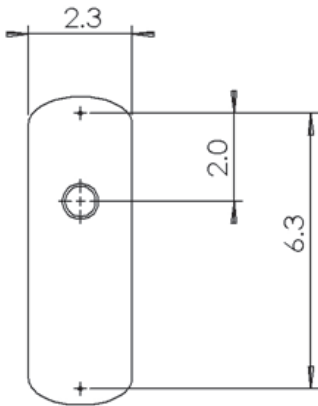

## Deco Long Plate

Front View

Side View

- > Collection: Nostalgic
- > Design code: DEC
- > Material: Forged Brass
- > Functions: Passage, Privacy, Dummy, Interior Mortise
- > With or without keyhole

Deco Long Plate shown in Polished Brass