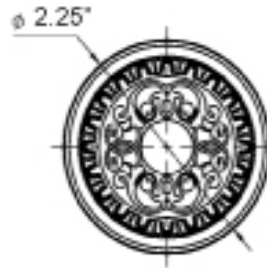

Egg & Dart Knob

- > Collection: Nostalgic
- > Design code: EAD
- > Material: Forged Brass
- > Functions: Knob pair with 3/8" – 20 spindle

Egg & Dart Knob shown in Antique Brass