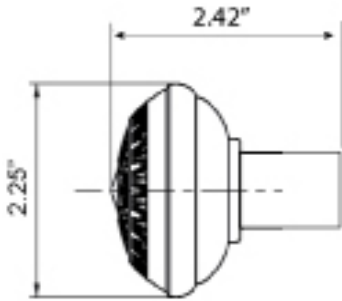

Egg & Dart Knob

- > Collection: Nostalgic
- > Design code: EAD
- > Material: Forged Brass
- > Functions: Knob pair with 3/8" – 20 spindle

Egg & Dart Knob shown in Antique Brass