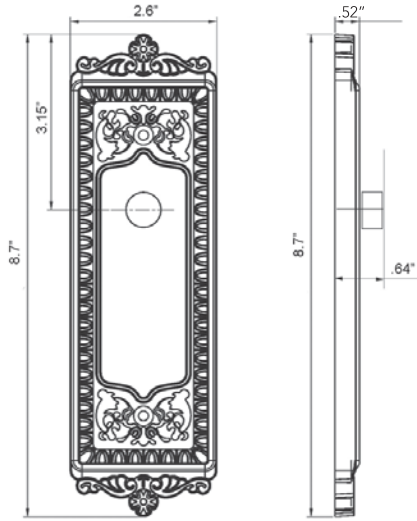

## Egg & Dart Long Plate

- > Collection: Nostalgic
- > Design code: EAD
- > Material: Forged Brass
- > Functions: Passage, Privacy, Dummy, Interior Mortise

Egg & Dart Long Plate shown in Antique Pewter