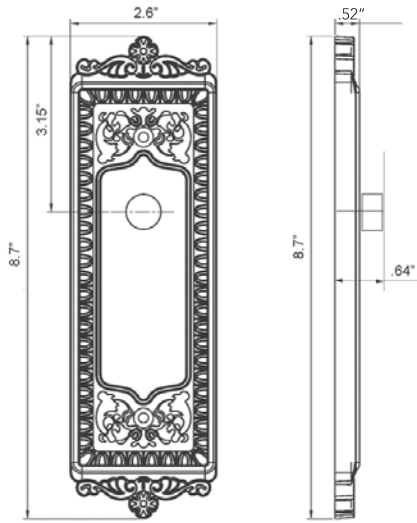

Egg & Dart Long Plate

- > Collection: Nostalgic
- > Design code: EAD
- > Material: Forged Brass
- > Functions: Passage, Privacy, Dummy, Interior Mortise

Egg & Dart Long Plate shown in Antique Pewter