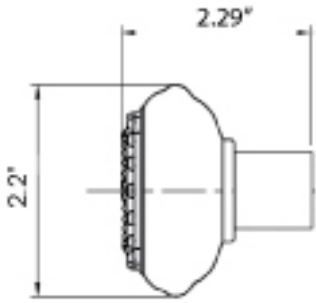

Meadows Knob

- > Collection: Nostalgic
- > Design code: MEA
- > Material: Forged Brass
- > Functions: Knob pair with 3/8" – 20 spindle

Meadows Knob shown in Antique Brass