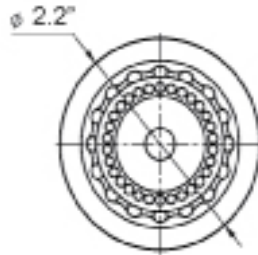

Meadows Knob

- > Collection: Nostalgic
- > Design code: MEA
- > Material: Forged Brass
- > Functions: Knob pair with 3/8" – 20 spindle

Meadows Knob shown in Antique Brass