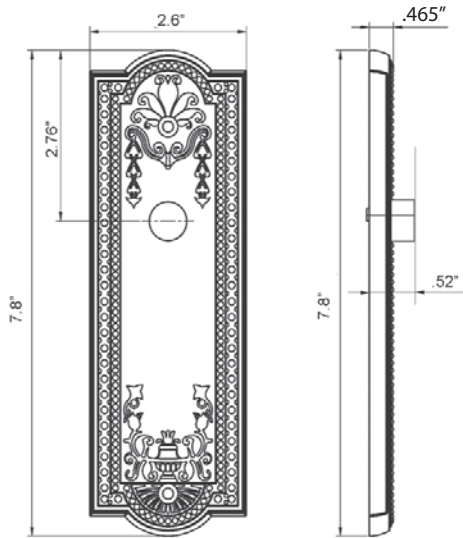

## Meadows Long Plate

- > Collection: Nostalgic
- > Design code: MEA
- > Material: Forged Brass
- > Functions: Passage, Privacy, Dummy, Interior Mortise

Meadows Long Plate shown in Polished Brass