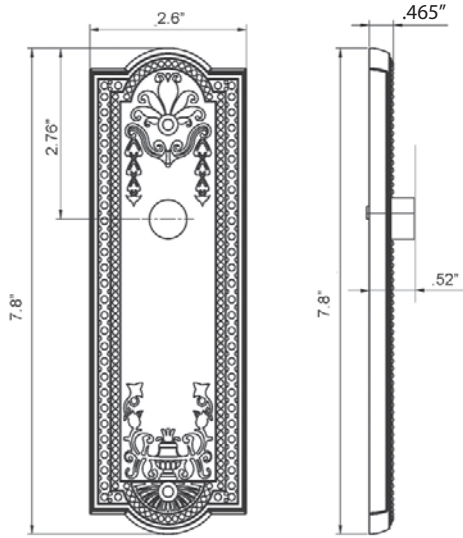

## Meadows Long Plate

- > Collection: Nostalgic
- > Design code: MEA
- > Material: Forged Brass
- > Functions: Passage, Privacy, Dummy, Interior Mortise

Meadows Long Plate shown in Polished Brass