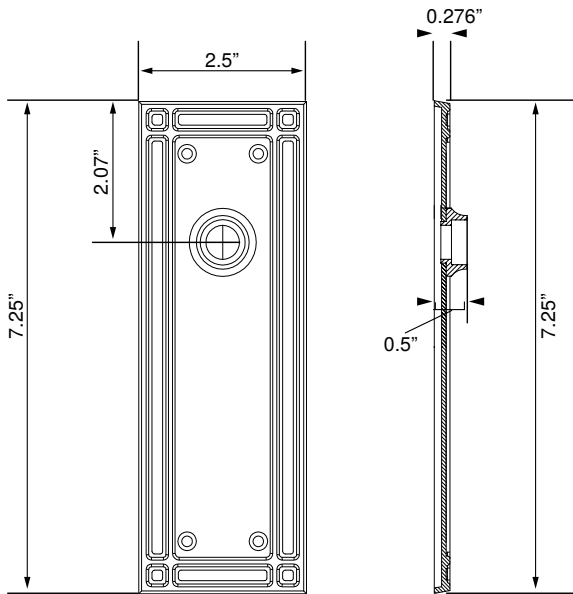

## Mission Long Plate

- > Collection: Nostalgic
- > Design code: MIS
- > Material: Forged Brass
- > Functions: Passage, Privacy, Dummy, Interior Mortise

Mission Long Plate shown in Antique Pewter