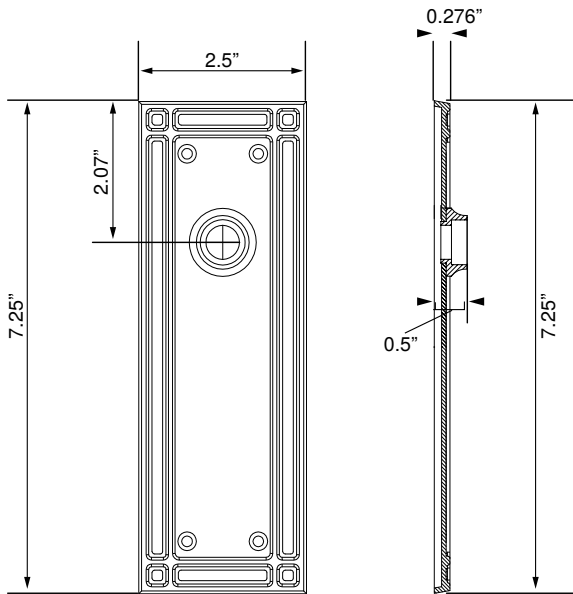

Mission Long Plate

- > Collection: Nostalgic
- > Design code: MIS
- > Material: Forged Brass
- > Functions: Passage, Privacy, Dummy, Interior Mortise

Mission Long Plate shown in Antique Pewter