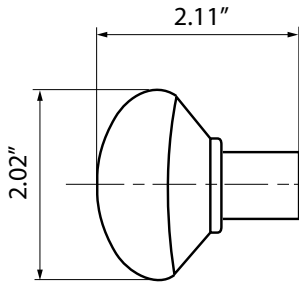

New York Knob

- > Collection: Nostalgic
- > Design code: NYK
- > Material: Forged Brass
- > Functions: Knob pair with 3/8" – 20 spindle

New York Knob shown in Satin Nickel