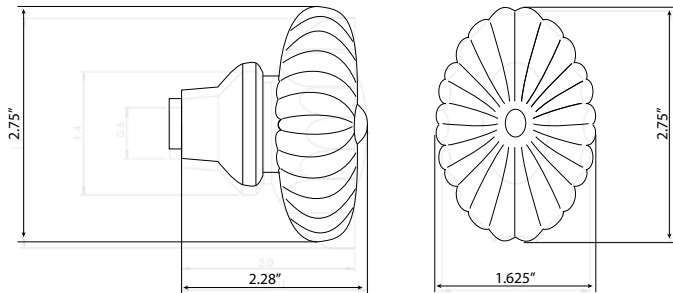

Oval Fluted Crystal Knob

- > Collection: Nostalgic
- > Design code: OFC
- > Material: Forged Brass/Crystal
- > Functions: Knob pair with 3/8" – 20 spindle

Oval Fluted Crystal Knob shown in Polished Brass