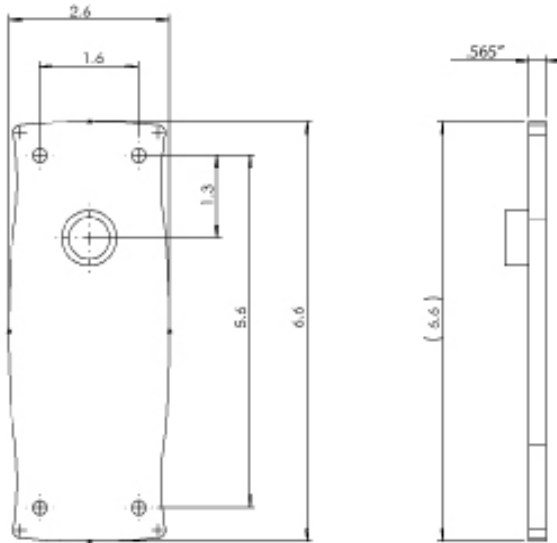

### Prairie Long Plate

- > Collection: Nostalgic
- > Design code: PRA
- > Material: Forged Brass
- > Functions: Passage, Privacy, Dummy, Interior Mortise
- > With or without keyhole

Prairie Long Plate shown in Oil-Rubbed Bronze