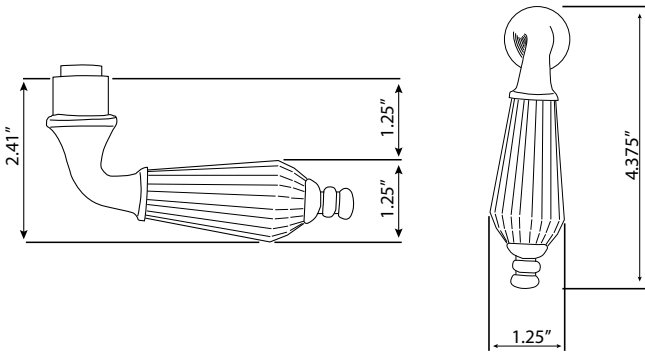

Parlour Lever

- > Collection: Nostalgic
- > Design code: PRL
- > Material: Forged Brass/Crystal
- > Functions: Non-handed

Parlour Knob shown in Antique Brass