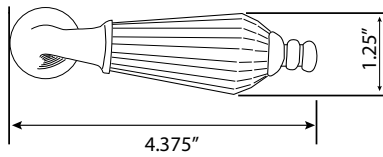

Parlour Lever

- > Collection: Nostalgic
- > Design code: PRL
- > Material: Forged Brass/Crystal
- > Functions: Non-handed

Parlour Lever shown in Antique Brass