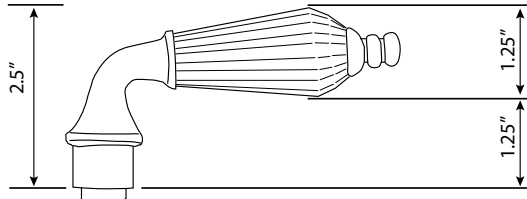

Parlour Lever

- > Collection: Nostalgic
- > Design code: PRL
- > Material: Forged Brass/Crystal
- > Functions: Non-handed

Parlour Lever shown in Antique Brass