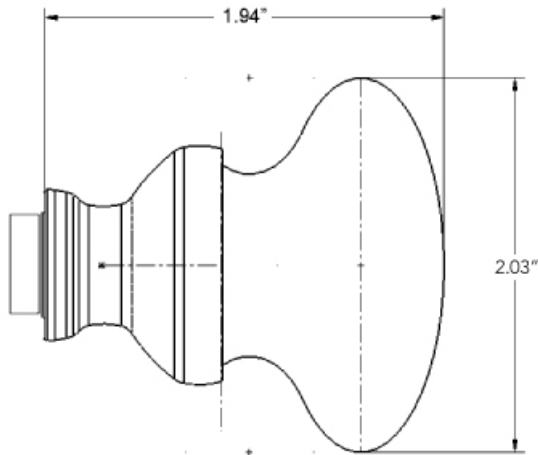

White/Rose Porcelain Knob

- > Collection: Nostalgic
- > Design code: ROS
- > Material: Forged Brass, Porcelain
- > Functions: Knob pair with 3/8" – 20 spindle

White/Rose Porcelain Knob shown in Oil-Rubbed Bronze