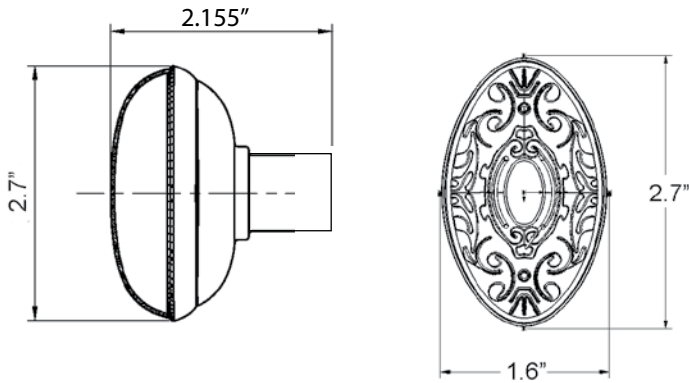

Victorian Knob

- > Collection: Nostalgic
- > Design code: VIC
- > Material: Forged Brass
- > Functions: Knob pair with 3/8" – 20 spindle

Victorian Knob shown in Antique Pewter