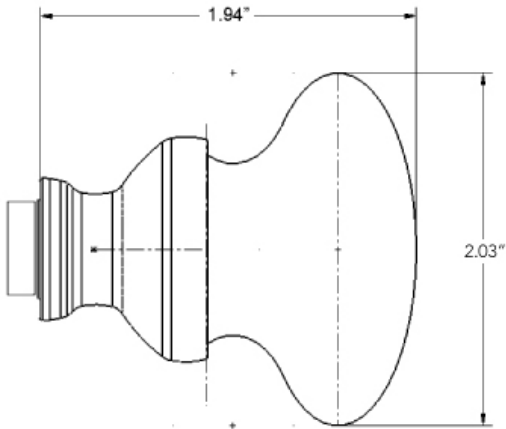

## White Porcelain Knob

- > Collection: Nostalgic
- > Design code: WHI
- > Material: Forged Brass, Porcelain
- > Functions: Knob pair with 3/8" – 20 spindle

White Porcelain Knob shown in Antique Brass