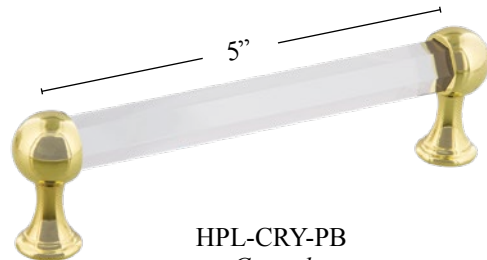

1 3/8"

CKB-WAL-AP
Waldorf Crystal Cabinet Knob in Antique Pewter

3"

CPL-CCL-PB
Clear Crystal Cup Pull in Polished Brass

3"

CPL-CFR-TB
Frosted Crystal Cup Pull in Timeless Bronze

3"

CPL-CCF-PN
Clear Fluted Crystal Cup Pull in Polished Nickel

3"

CPL-CFF-AB
Frosted Fluted Crystal Cup Pull in Antique Brass

HPL-CRY-BC
Crystal Handle Pull in Bright Chrome

3.75"

HPL-CRY-PB
Crystal Handle Pull in Polished Brass

5"

LIST PRICE

Hardware Type	Price
Crystal Cabinet Knob (CKB)	\$19.95
Crystal Cabinet Pull (CPL) / Handle Pull (HPL)	\$19.95