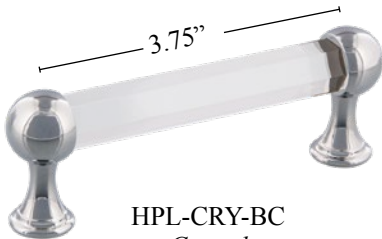

1 3/8"

CKB-CRY-AB
Crystal Cabinet Knob in Antique Brass

1 3/4"

CKB-OCC-BC
Oval Clear Crystal Cabinet Knob in Bright Chrome

1 3/4"

CKB-OFC-AB
Oval Fluted Crystal Cabinet Knob in Antique Brass

1 3/8"

CKB-RCC-TB
Round Clear Crystal Cabinet Knob in Timeless Bronze

1 3/8"

CKB-WAL-AP
Waldorf Crystal Cabinet Knob in Antique Pewter

3"

CPL-CCL-PB
Clear Crystal Cup Pull in Polished Brass

3"

CPL-CFR-TB
Frosted Crystal Cup Pull in Timeless Bronze

3"

CPL-CCF-PN
Clear Fluted Crystal Cup Pull in Polished Nickel

3"

CPL-CFF-AB
Frosted Fluted Crystal Cup Pull in Antique Brass

HPL-CRY-BC
Crystal Handle Pull in Bright Chrome

3.75"

HPL-CRY-PB
Crystal Handle Pull in Polished Brass

5"

LIST PRICE

Hardware Type	Price
Crystal Cabinet Knob (CKB)	\$19.95
Crystal Cabinet Pull (CPL) / Handle Pull (HPL)	\$19.95