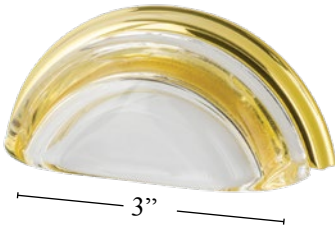

Unlacquered Brass

1 1/16"

CKB-BCC-40-SN
Baguette Crystal Cabinet Knob in Satin Nickel

1 3/4"

CKB-BCC-45-PN
Baguette Crystal Cabinet Knob in Polished Nickel

1 3/4"

CKB-CHA-PB
Chateau Crystal Cabinet Knob in Polished Brass

1 3/8"

CKB-CRY-AB
Crystal Cabinet Knob in Antique Brass

1 3/4"

CKB-OCC-BC
Oval Clear Crystal Cabinet Knob in Bright Chrome

1 3/4"

CKB-OFC-AB
Oval Fluted Crystal Cabinet Knob in Antique Brass

1 3/8"

CKB-RCC-TB
Round Clear Crystal Cabinet Knob in Timeless Bronze

1 3/8"

CKB-WAL-AP
Waldorf Crystal Cabinet Knob in Antique Pewter

3"

CPL-CCL-PB
Clear Crystal Cup Pull in Polished Brass

3"

CPL-CFR-TB
Frosted Crystal Cup Pull in Timeless Bronze

3"

CPL-CCF-PN
Clear Fluted Crystal Cup Pull in Polished Nickel