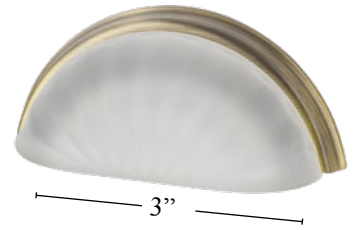

1 3/8"

CKB-WAL-AP
Waldorf Crystal Cabinet Knob in Antique Pewter

3"

CPL-CCL-PB
Clear Crystal Cup Pull in Polished Brass

3"

CPL-CFR-TB
Frosted Crystal Cup Pull in Timeless Bronze

3"

CPL-CCF-PN
Clear Fluted Crystal Cup Pull in Polished Nickel